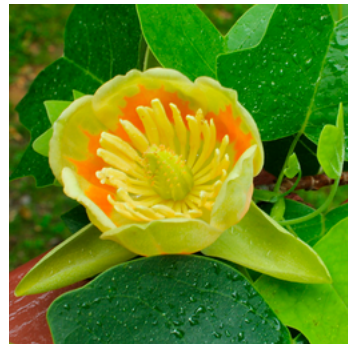

Tulip Poplar (*Liriodendron tulipifera*)

- Height:** Large; up to 60'-100' tall
Width: 30'-50' spread
Shape: Conical, oval
Growth: Fast growth rate
Light: Full sun, partial-sun, or shade
Leaves: Showy yellow leaves in fall
Flowers: Showy fragrant green or yellow flowers produce edible nectar
Fruit: Samaras support wildlife
Soil: Acidic, occasionally wet, well-drained soil
Water: Medium use
Drought: Moderate tolerance once established
Flood: Moderate tolerance once established
Disease: Low risk