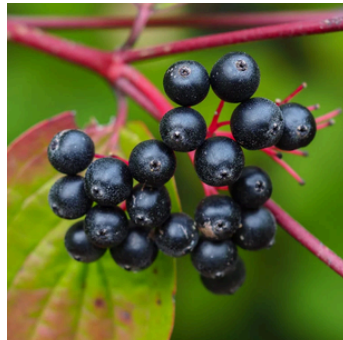

# Nannyberry (*Viburnum lentago*)

- Height:** Small; up to 10'-30' tall
- Width:** 8'-10' spread
- Shape:** Rounded, upright
- Growth:** Moderate growth rate
- Light:** Full sun, partial-sun, or shade
- Leaves:** Showy gold leaves in fall
- Flowers:** Black, blue, and white flowers are showy in spring
- Fruit:** Multiple plants needed for pollination; Sweet berries grow in clusters
- Soil:** Prefers alkaline, loamy, well-drained soil
- Water:** Medium use
- Drought:** Low tolerance
- Flood:** Tolerant once established
- Disease:** Low risk